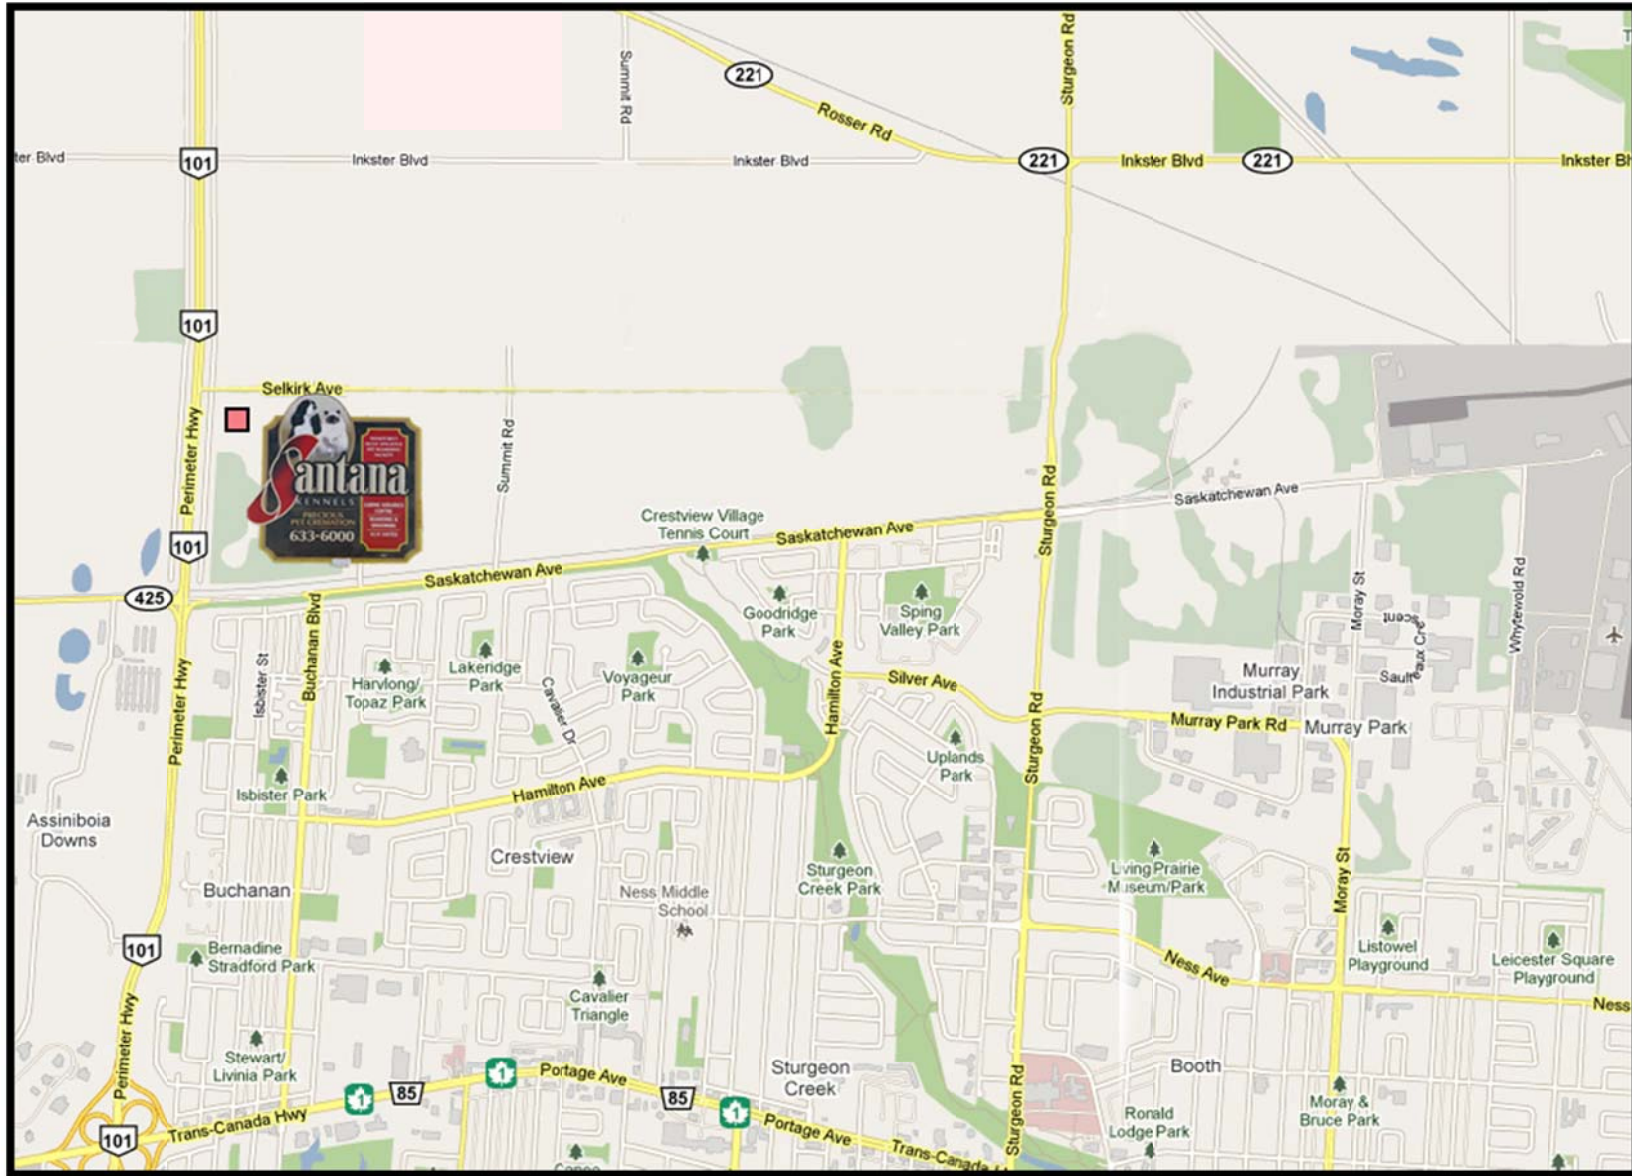

Precious Pet Cremation

We are located directly off Perimeter Hwy 101 North - at the junction of the Perimeter Hwy and Selkirk Road. There is a break in the meridian at the junction of Perimeter 101 North and Selkirk Road. Turn off the Perimeter Hwy onto Selkirk Road and we are the big blue and white brick building you will see as soon as you turn onto Selkirk Road.